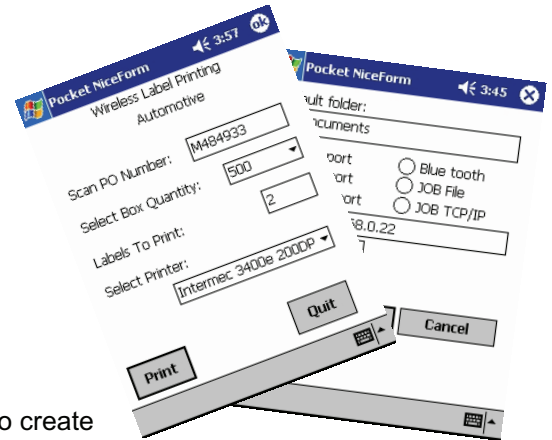

NiceLabel Pocket PC Designer includes:

- NiceLabel Pro
  WYSIWYG label template design for over 900 optimized thermal label printers
- NiceForm
  A limited version of the standard NiceForm that will allow rapid user interface design for a mobile device only. Interface design for a desktop PC is not permitted.
- Pocket NiceLabel
  Pocket NiceLabel is the mobile client that executes the label and form designs that were created on a desktop PC.

NiceLabel Suite

NiceLabel Suite enables the designer or application developer to create mobile printing applications that print directly from the mobile device to the printer or through a server when used with the NiceWatch centralized print server.

NiceLabel Suite includes all features of NiceLabel Pocket PC Designer, plus:

- NiceForm
  A limited version of the standard NiceForm that will allow rapid user interface design for a mobile device as well as for a desktop PC.
- NiceWatch
  NiceWatch is a centralized print server to automate label printing operations. NiceWatch can accept a print request from any mobile wireless, desktop, ERP or WMS application to automate label printing without user intervention. Print requests can be made through a file drop, a TCP/IP socket, a COM port or email trigger.
- NiceMemMaster
  Utility to download TrueType fonts and graphics to a printer's internal memory to enhance printing performance for thermal printers.

Nice Software. Nice Partner. Nice Value.

North American Office

Niceware International, LLC
10437 Innovation Drive
Suite 147
Milwaukee, WI 53226
Tel: +1 414 476 6423
Fax: +1 414 476 7955
Technical Support: +1 414 476 6408
info@nicewareintl.com
support@nicewareintl.com
www.nicewareintl.com

Head Office

Euro Plus d.o.o.
Ulica Lojzeta Hrovata 4c
SI-4000 Kranj
Slovenia
Tel: +386 4 280 50 00
Fax: +386 4 233 11 48
info@europlus.si
support@nicelabel.com
www.europlus.si