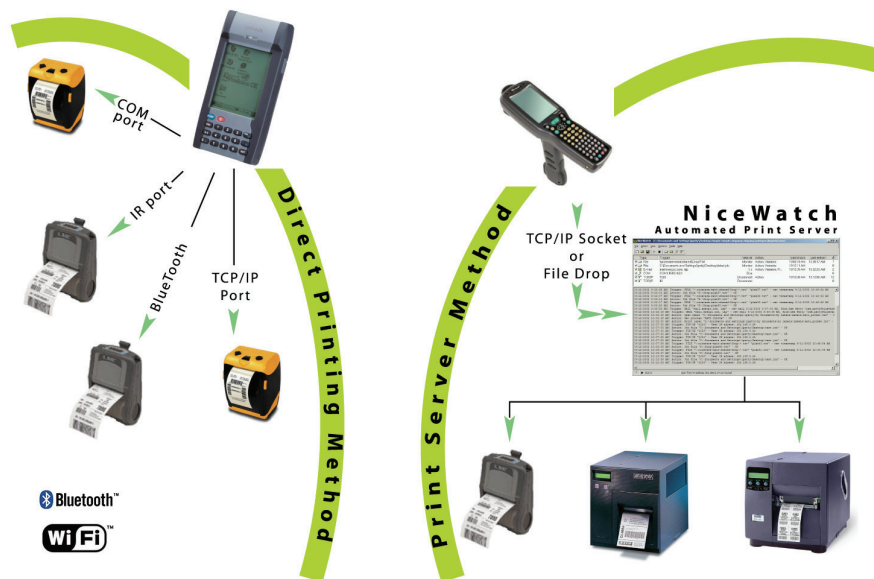

## Pocket NiceLabel

Mobile Wireless Label Printing for  
Windows CE and Pocket PC

Pocket NiceLabel is a unique solution for building and implementing solutions for label printing on wireless Pocket PC Windows CE and Windows CE.NET mobile devices. Easily build label templates and user interfaces on the desktop and synchronize to the mobile device. **NO PROGRAMMING REQUIRED!** Labels can be printed from the mobile device via a COM port, IR port, direct TCP/IP to the printer via Wi-Fi, Bluetooth wireless; or routed to NiceWatch, a centralized label printing server.

Pocket NiceLabel is part of two NiceLabel products that are dedicated to simple mobile printing application design: NiceLabel Pocket PC Designer and NiceLabel Suite. Both products enable mobile printing through direct connections to mobile printers or through client/server connections with server-based database lookups.

Pocket NiceLabel is also a software component for applications developers. Easily add label printing to any Windows-based mobile application without writing a single line of embedded printer code or communicating with the operating systems I/O. The engine of Pocket NiceLabel supports the .NET Compact Framework.

#### NiceLabel Suite includes all features of NiceLabel Pocket PC Designer, plus:

- NiceForm  
A limited version of the standard NiceForm that will allow rapid user interface design for a mobile device as well as for a desktop PC.
- NiceWatch  
NiceWatch is a centralized print server to automate label printing operations. NiceWatch can accept a print request from any mobile wireless, desktop, ERP or WMS application to automate label printing without user intervention. Print requests can be made through a file drop, a TCP/IP socket, a COM port or email trigger.
- NiceMemMaster  
Utility to download TrueType fonts and graphics to a printer's internal memory to enhance printing performance for thermal printers.